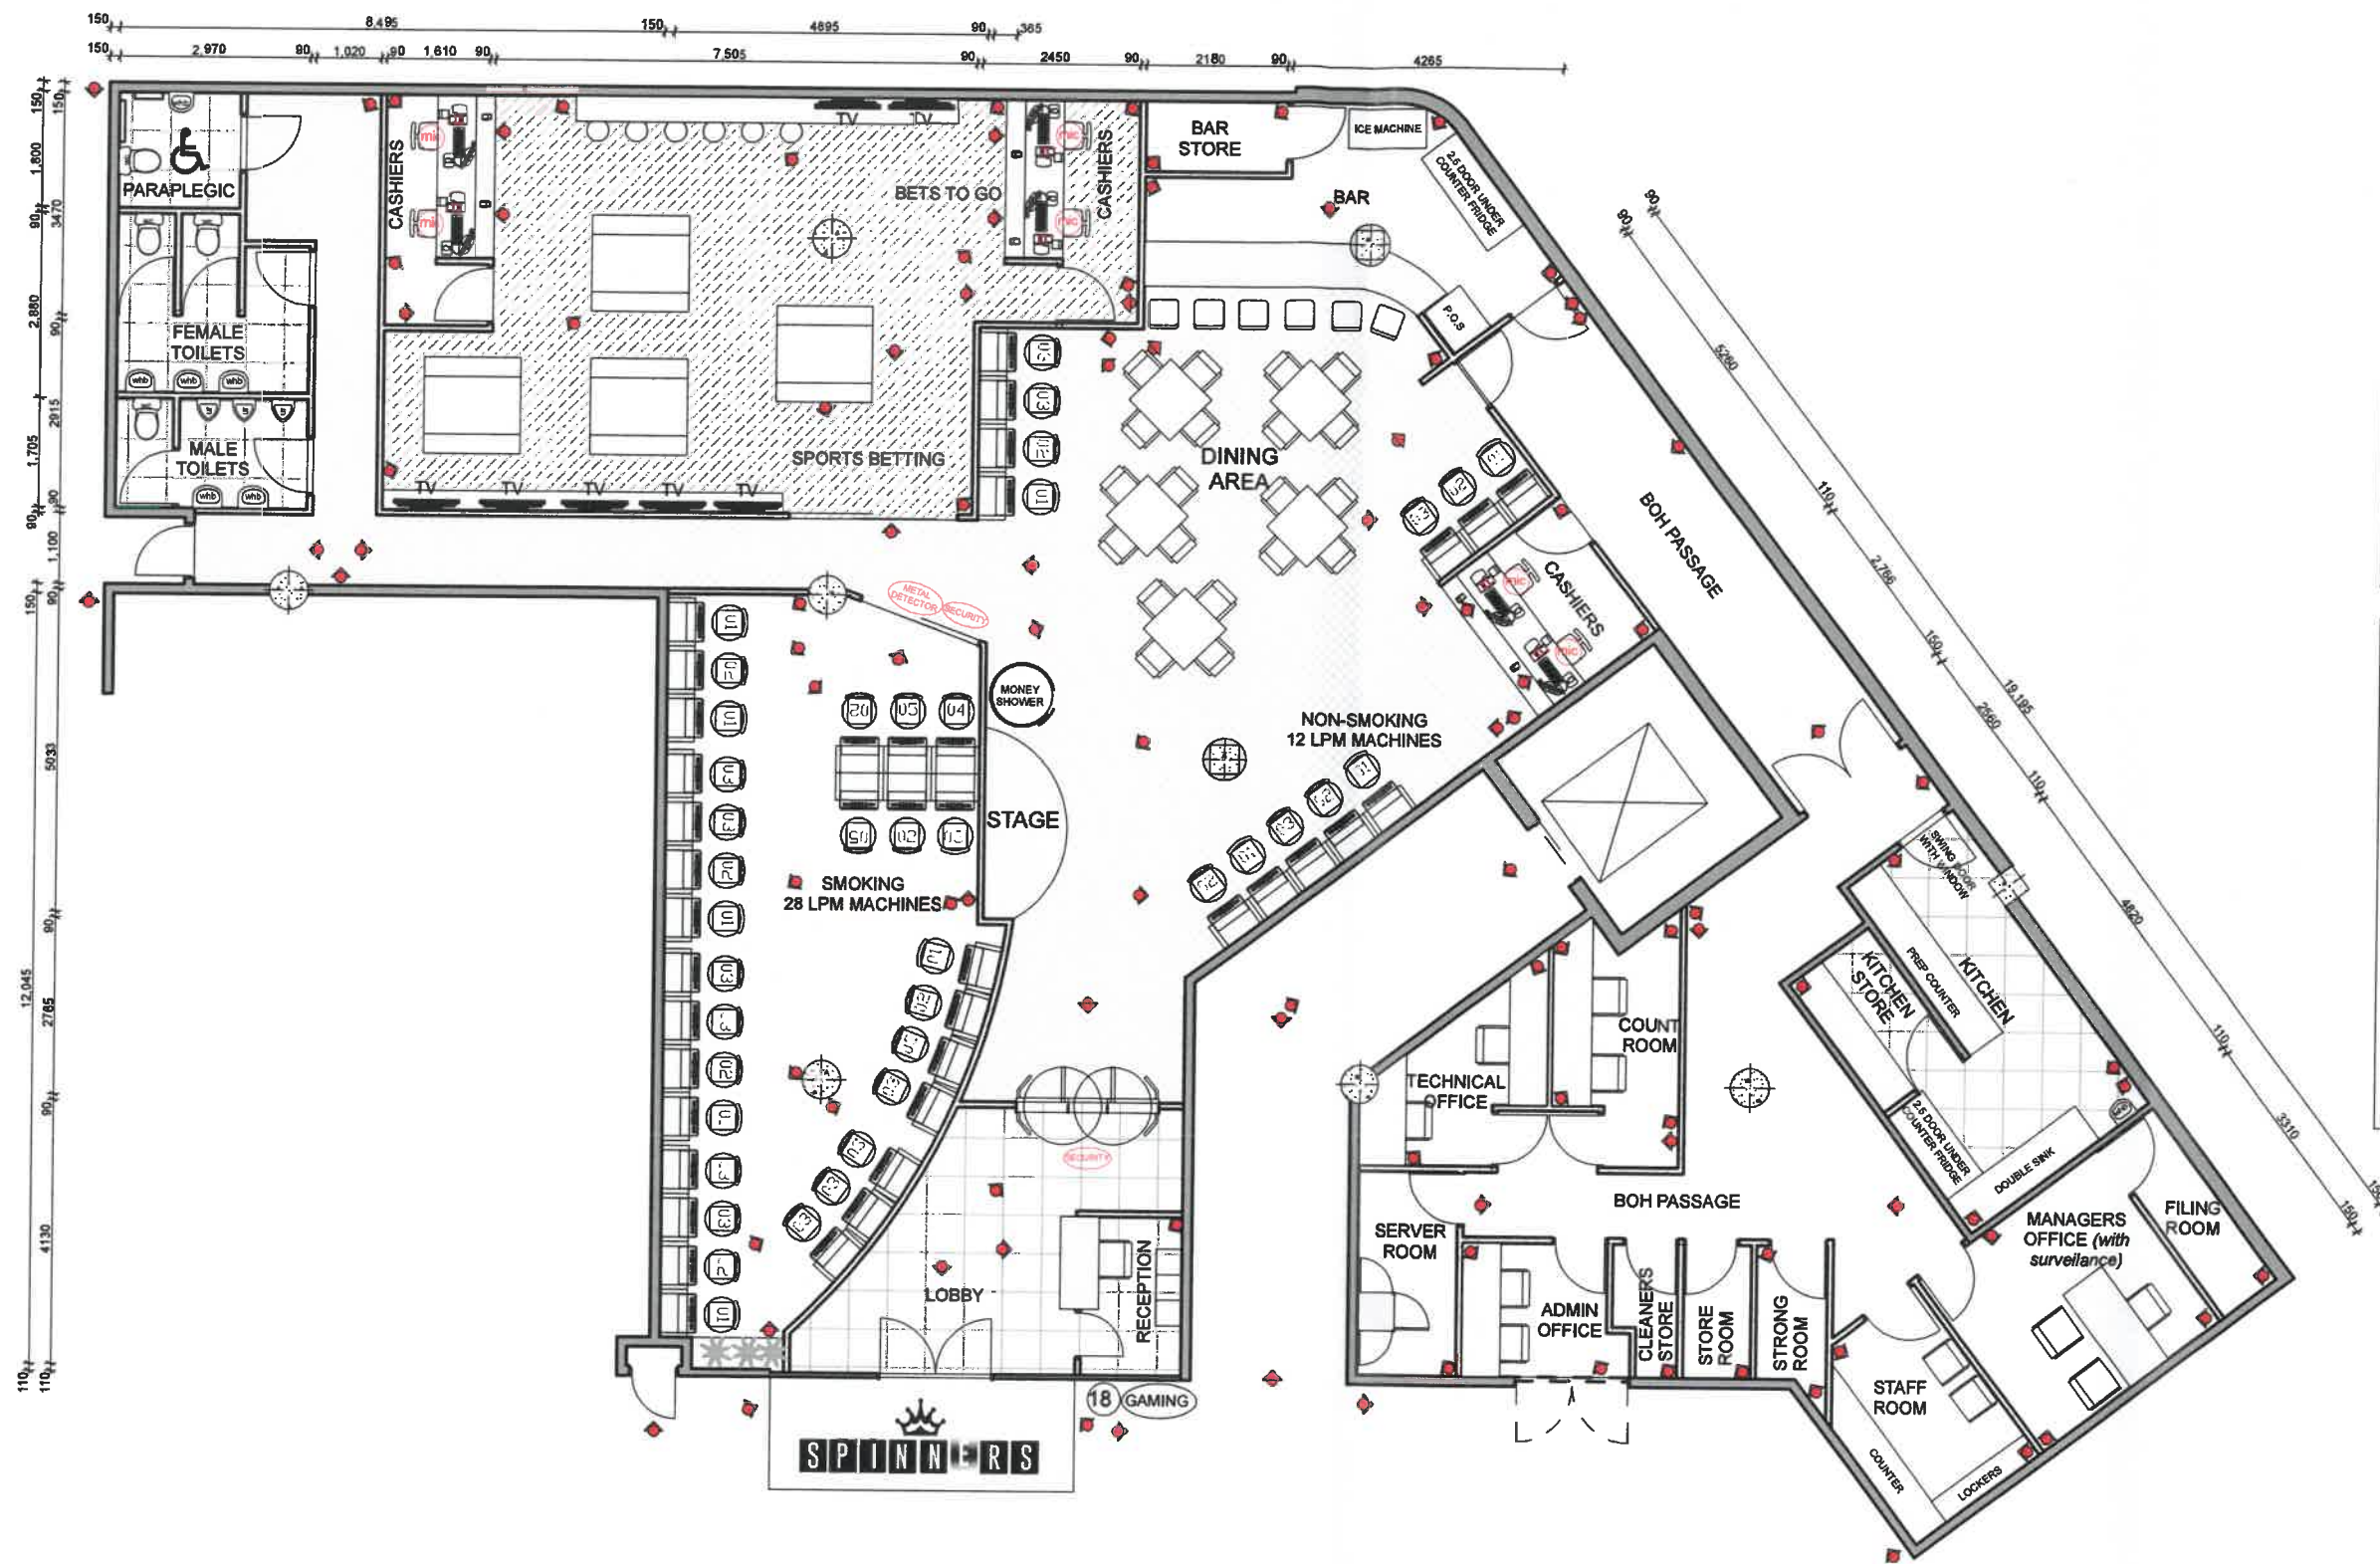

AREAS LEGEND	
	NON-SMOKING AREAS
	SMOKING AREA
	DINING AREA / STAGE TIMBER FLOORING
	TILED AREAS
	BACK OF HOUSE AREAS
	SPORTS BETTING

Notes:

PROJECT TITLE:
 SPINNERS_GILWELL - EAST
 LONDON

DRAWING TITLE:
 FLOOR PLAN

Date:
 24.10.2017

Revision:
 08

Scale:
 NTS. on A3

SYMBOL LEGEND	
(18)	AGE RESTRICTION SIGNAGE
(GAMING)	GAMING SIGN
	SURVEILLANCE CAMERA
	MICROPHONE SYSTEM

CONSTRUCTION LEGEND	
	EXISTING DOUBLE SKIN BRICK WALLS
	PROPOSED NEW 90MM DRYWALLING
	PROPOSED NEW GLASS PORTITIONS